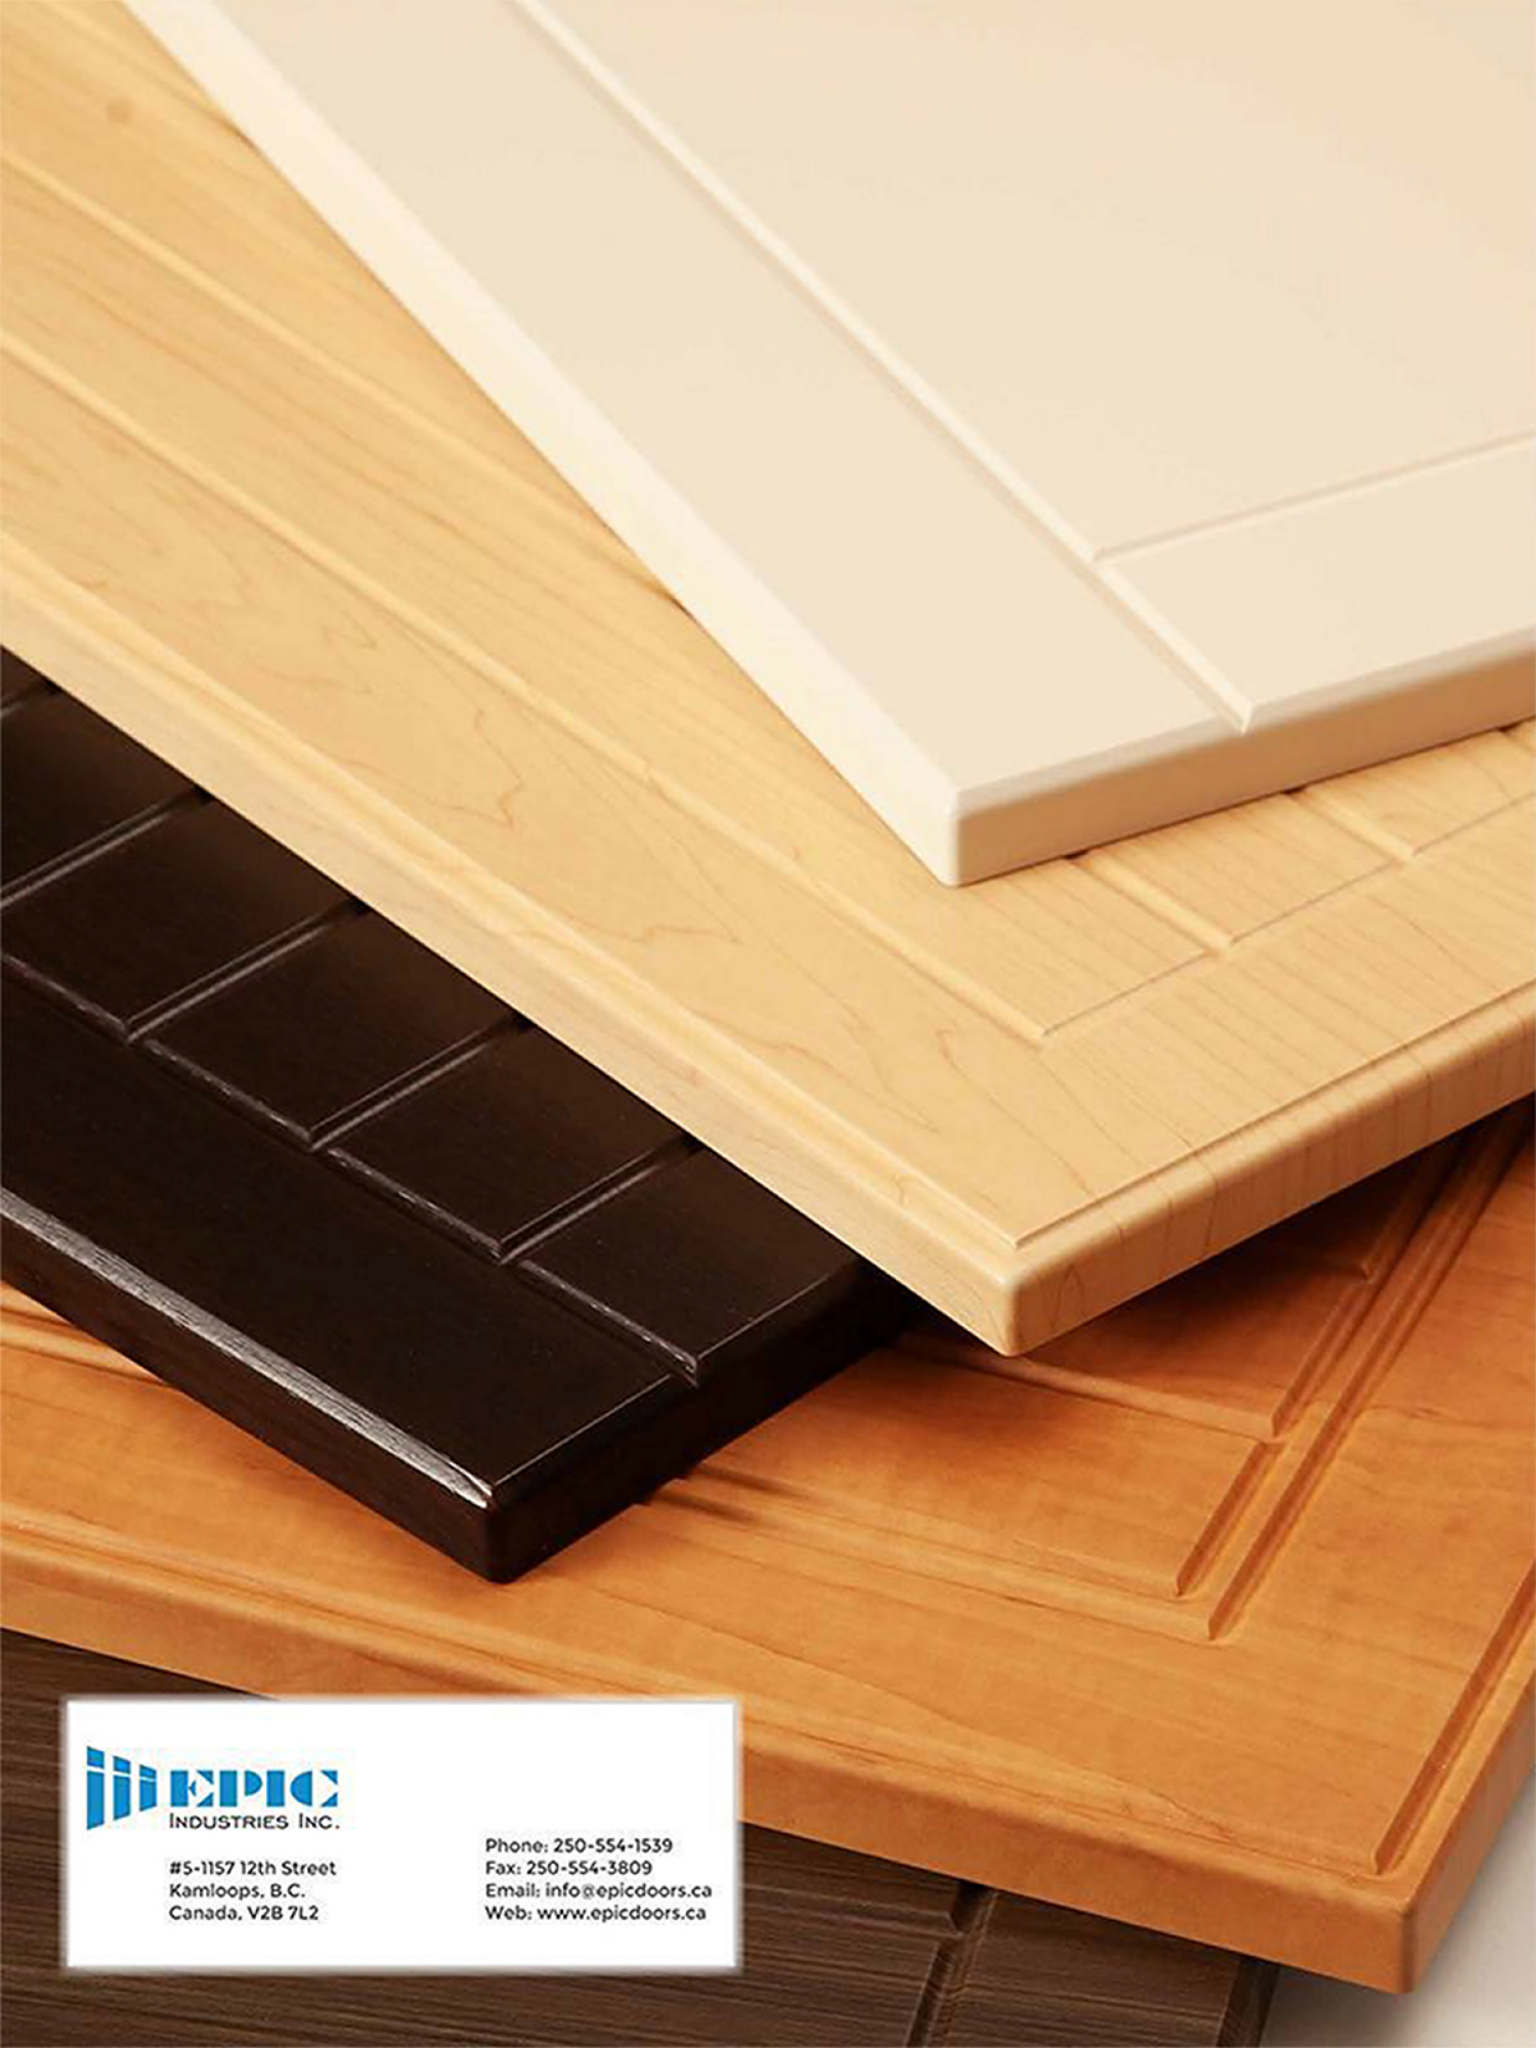

#5-1157 12th Street
Kamloops, B.C.
Canada, V2B 7L2

Phone: 250-554-1539
Fax: 250-554-3809
Email: info@epicdoors.ca
Web: www.epicdoors.ca