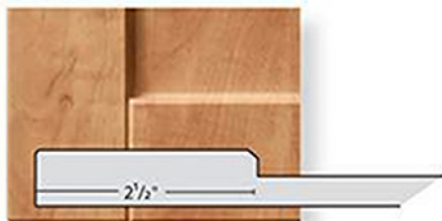

Shaker Profiles & Options

Shaker Door and Drawer Profiles

Shaker 200

Shaker Drawer Options

Shaker Panel Options

Standard Features

- One piece construction
- White Melamine back
- Custom sizes in Metric or Imperial
- 5-year Warranty

Optional Features

- U-groove or Beaded panels
- Optional Edge profiles (See p. 31)
- Custom Stile and Rail widths
- All Design options (See p. 31)
- All Mullion option (See p. 32)
- Black or Hardrock Maple melamine backs
- Custom grain directions