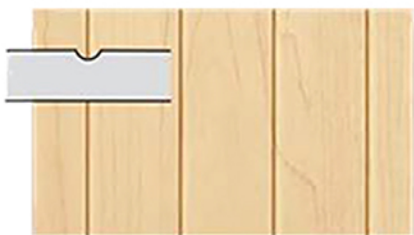

Royale & Regal Panel Options

U Groove