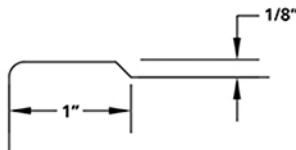

Slim Shaker 310
Default Edge Profile
E11 - 1/8" Round