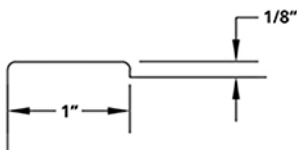

Slim Shaker 115
Default Edge Profile
E105 - 1/16" Round